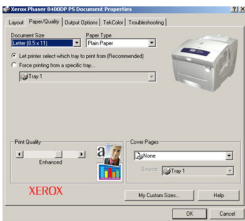

Phaser 8400's driver