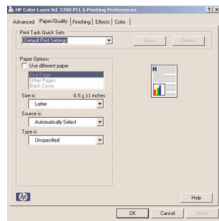

LaserJet 3700's driver

Easy-to-use driver

Phaser 8400 printer's visual graphics interface is easy to navigate and helps get the print right the first time

The HP LaserJet 3700 print driver has the most commonly used selections on different screens, so it is more time-consuming and less intuitive