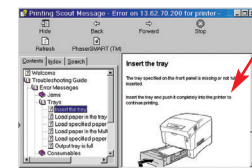

- Incorrect error message
- No on-screen instructions or help information
- Activates embedded Web browser, which also reports the error **incorrectly**

Xerox PrintingScout

- Easy to understand instructions gets users printing fast