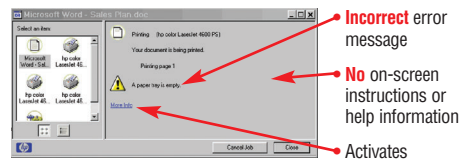

HP Printing Alerts

- Incorrect error message
- No on-screen instructions or help information
- Activates embedded Web browser, which also reports the error **incorrectly**